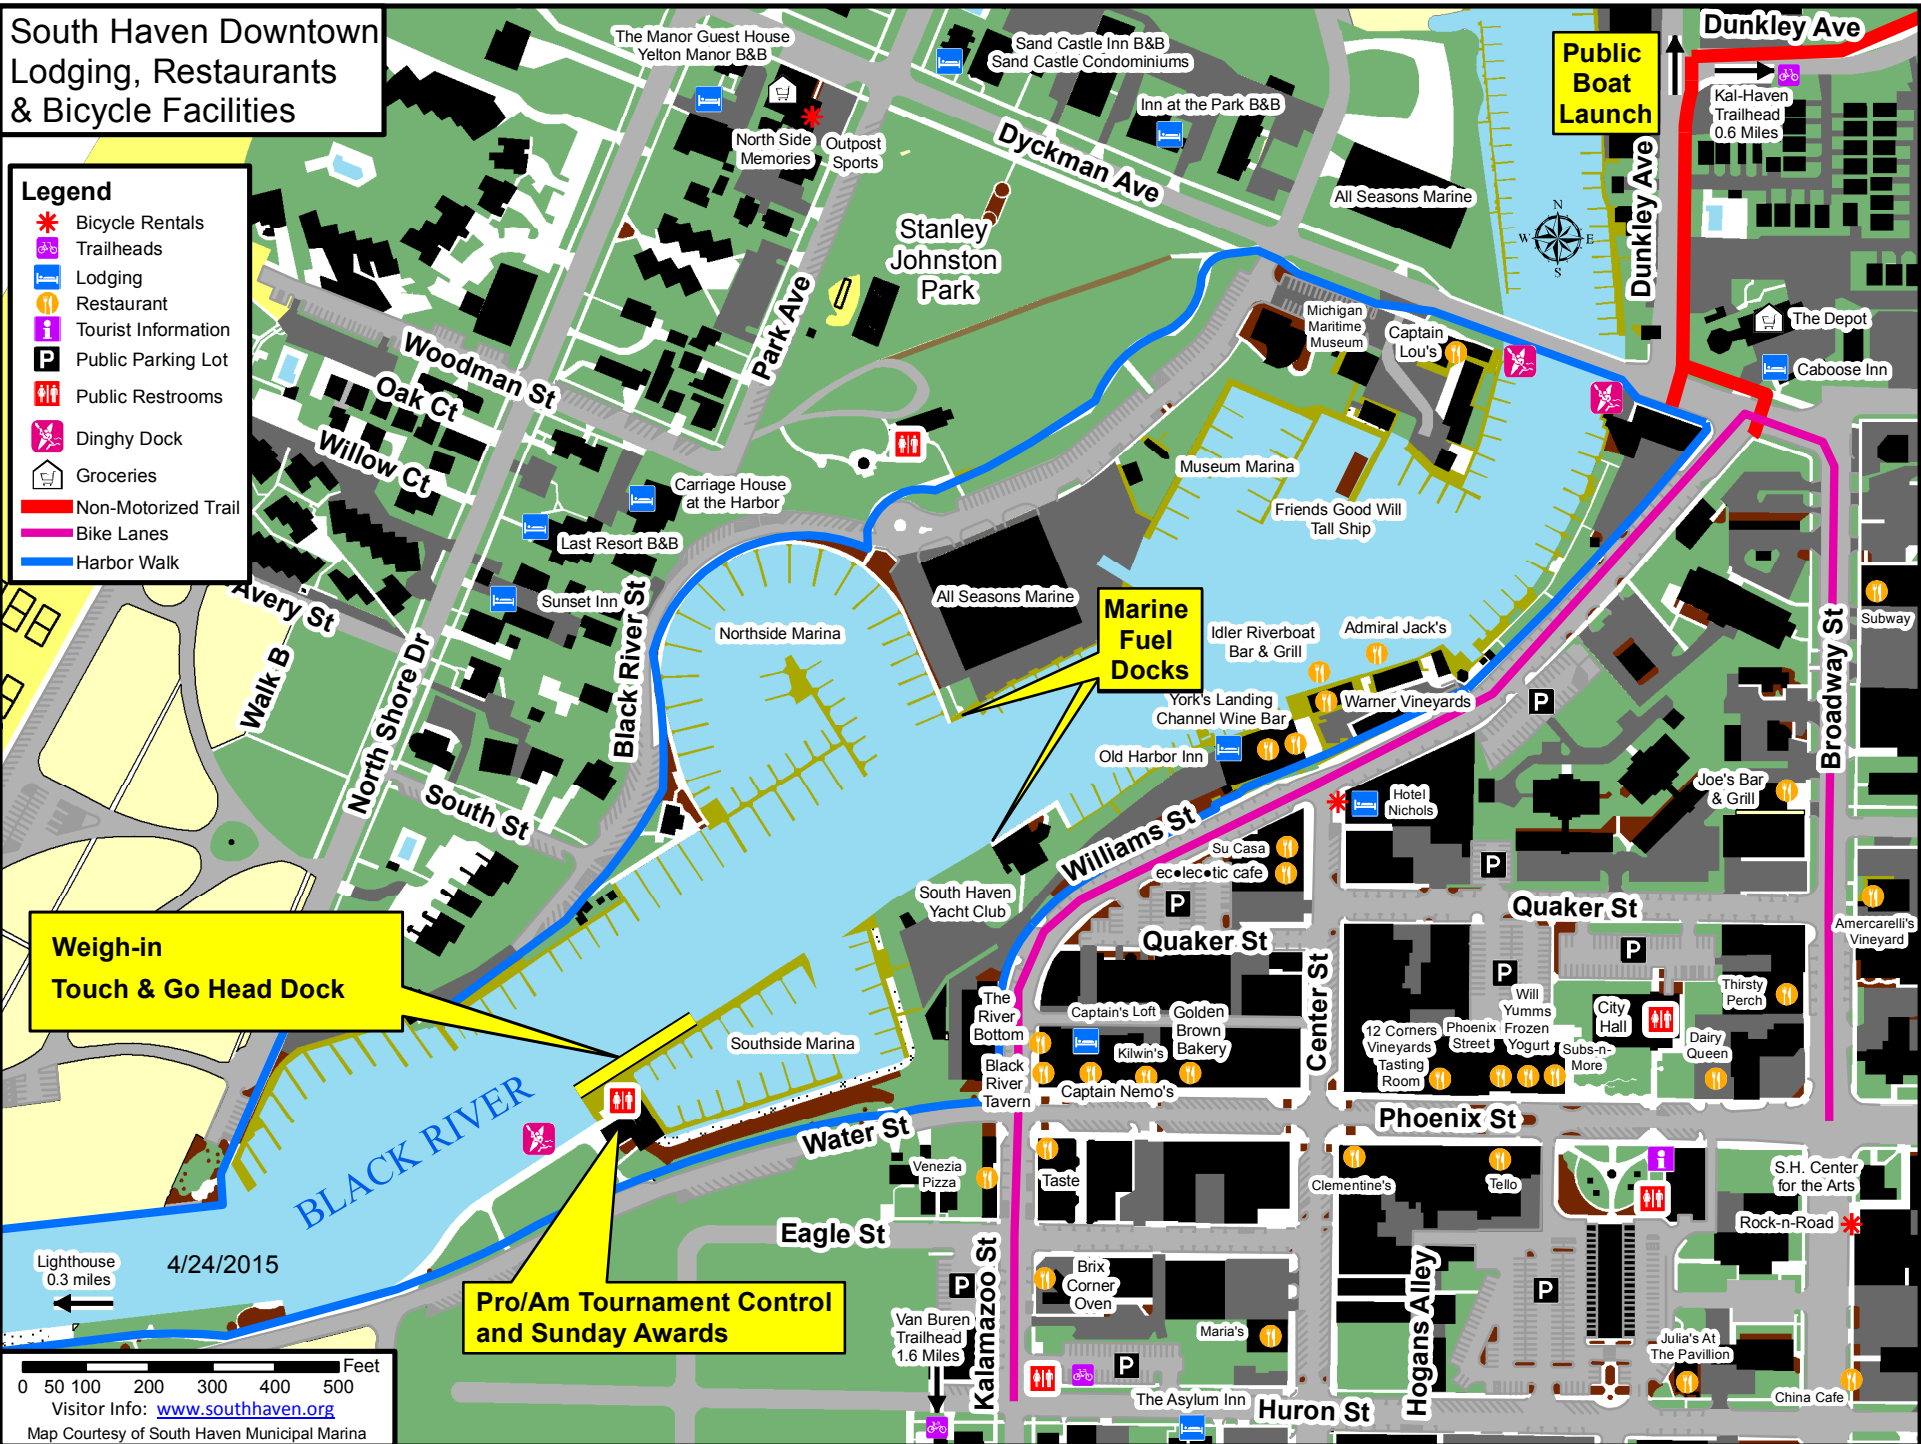

South Haven Downtown Lodging, Restaurants & Bicycle Facilities

Legend

-  Bicycle Rentals
-  Trailheads
-  Lodging
-  Restaurant
-  Tourist Information
-  Public Parking Lot
-  Public Restrooms
-  Dinghy Dock
-  Groceries
-  Non-Motorized Trail
-  Bike Lanes
-  Harbor Walk

0 50 100 200 300 400 500 Feet
 Visitor Info: www.southhaven.org
 Map Courtesy of South Haven Municipal Marina